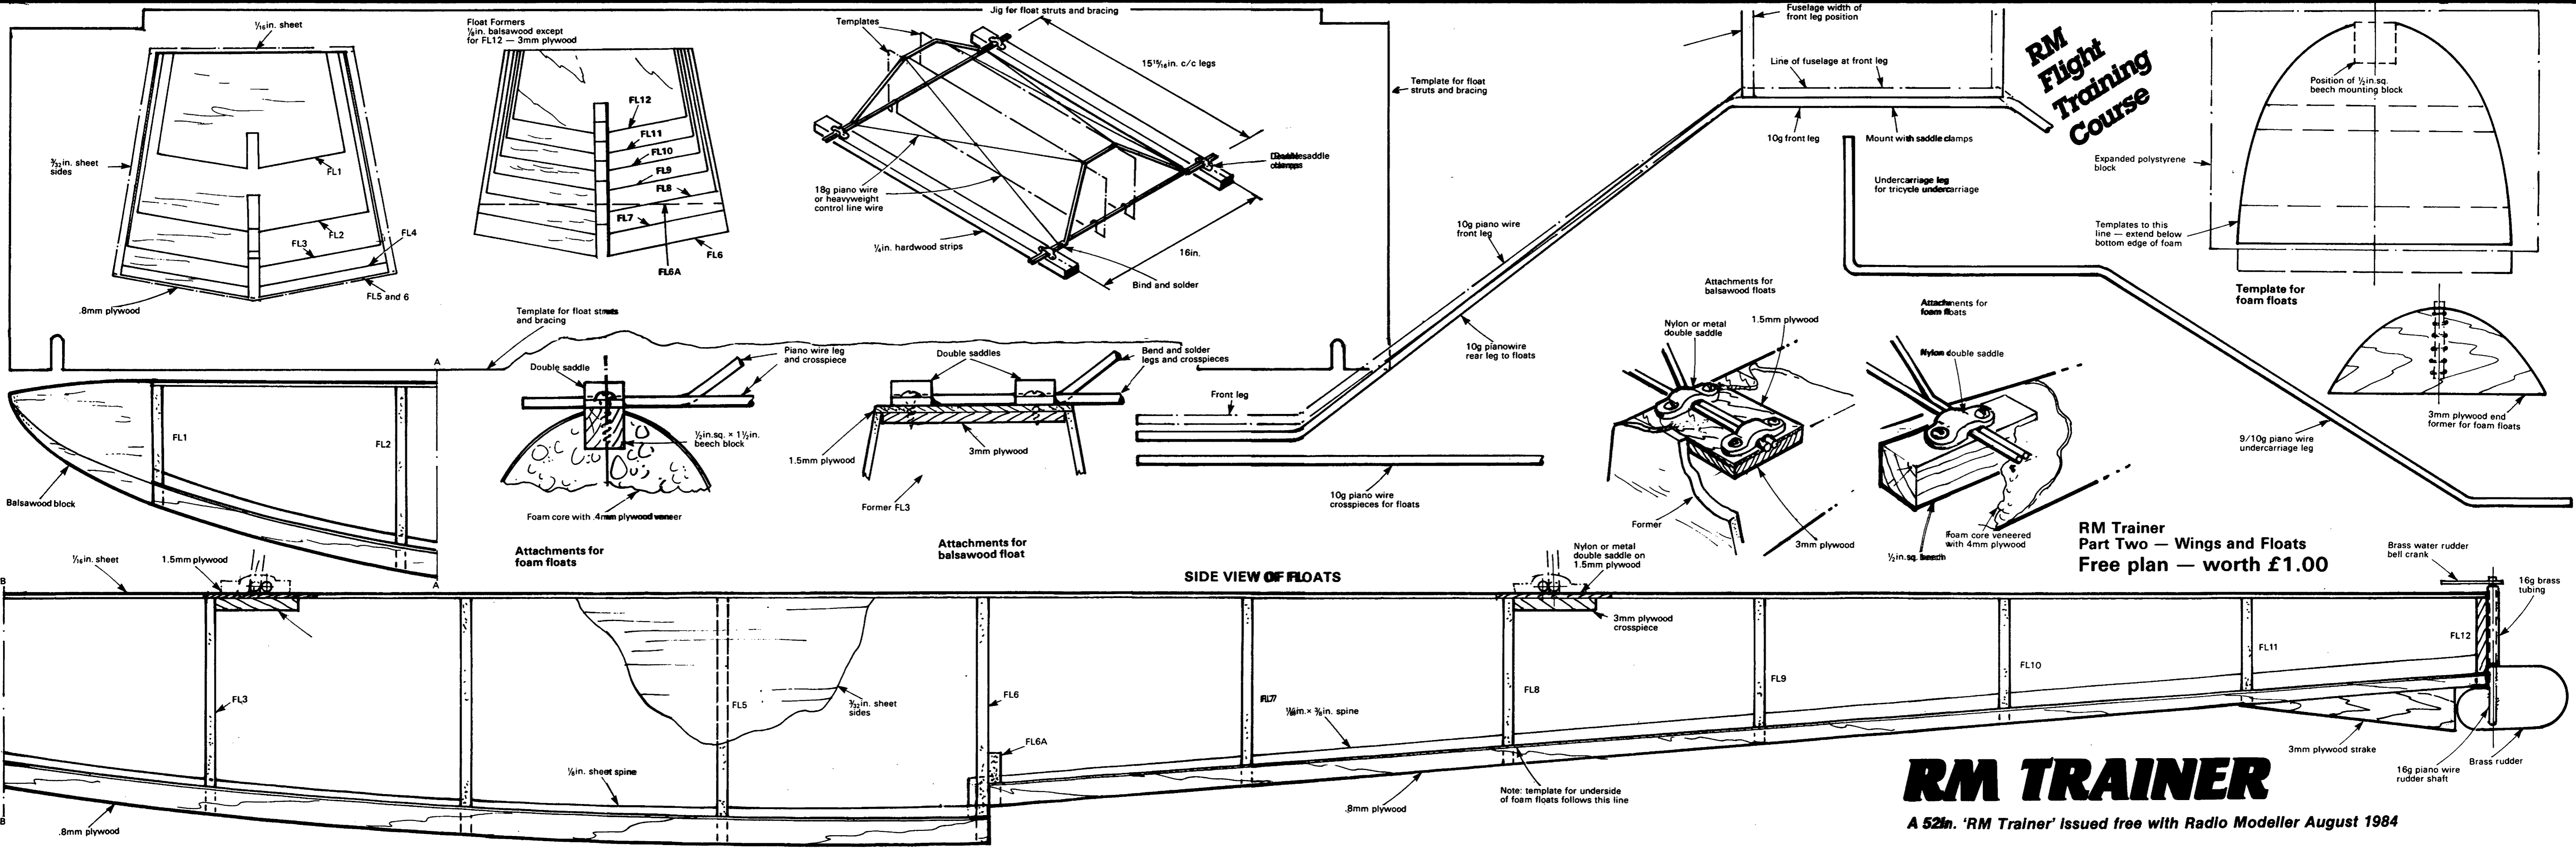

RM Flight Training Course

SIDE VIEW OF FLOATS

RM Trainer Part Two — Wings and Floats
Free plan — worth £1.00

RM TRAINER

A 52in. 'RM Trainer' Issued free with Radio Modeller August 1984