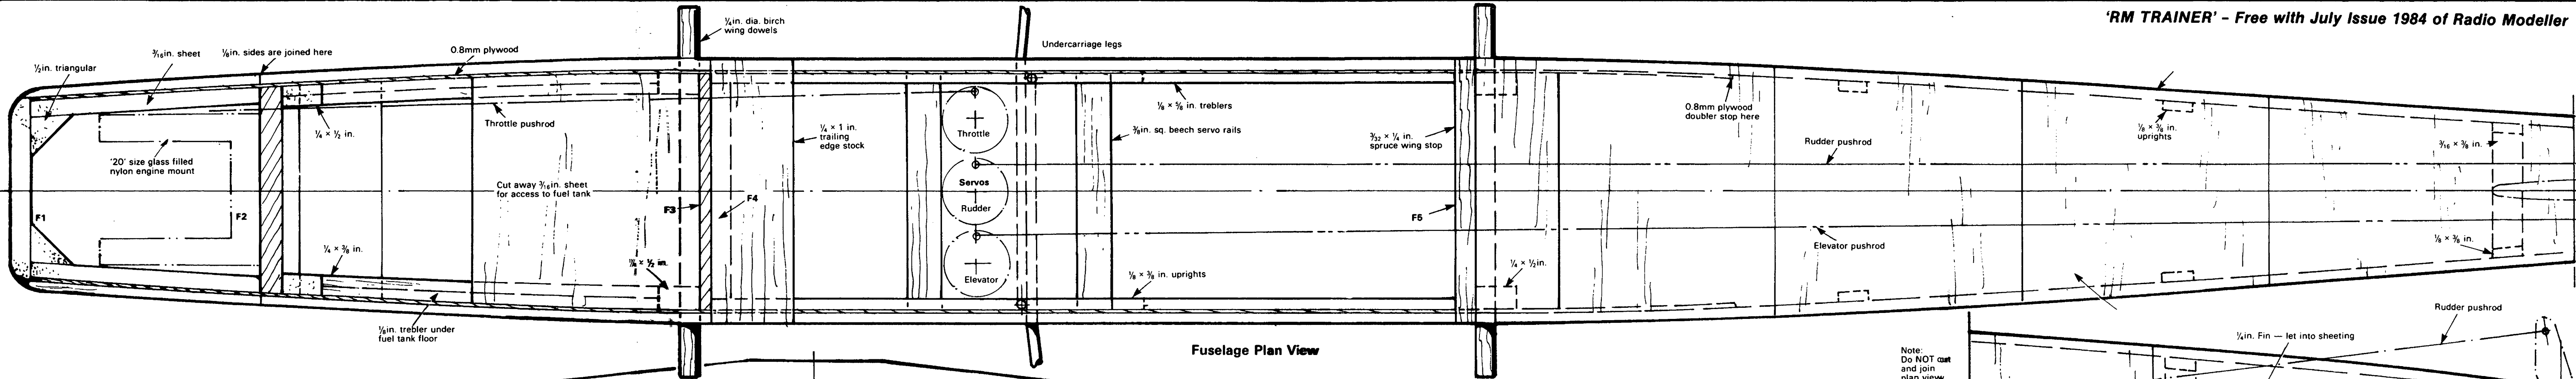

# RM TRAINER

A 52inch wingspan Basic Trainer for 3-4 function R/C and .19-.29 cu. in. engines

TYPICAL WING SECTION

AILERON WING PART SECTION

FUSELAGE SIDE VIEW

All woods are balsa wood unless otherwise stated

\*For float plane version only

Note: Fuselage sides are cut from 1/8 x 4 x 36 in. balsa sheet and joined at the front of former F2 and for the top wing seating.

Note: Cut to the chain dotted line and join B-B to A-A