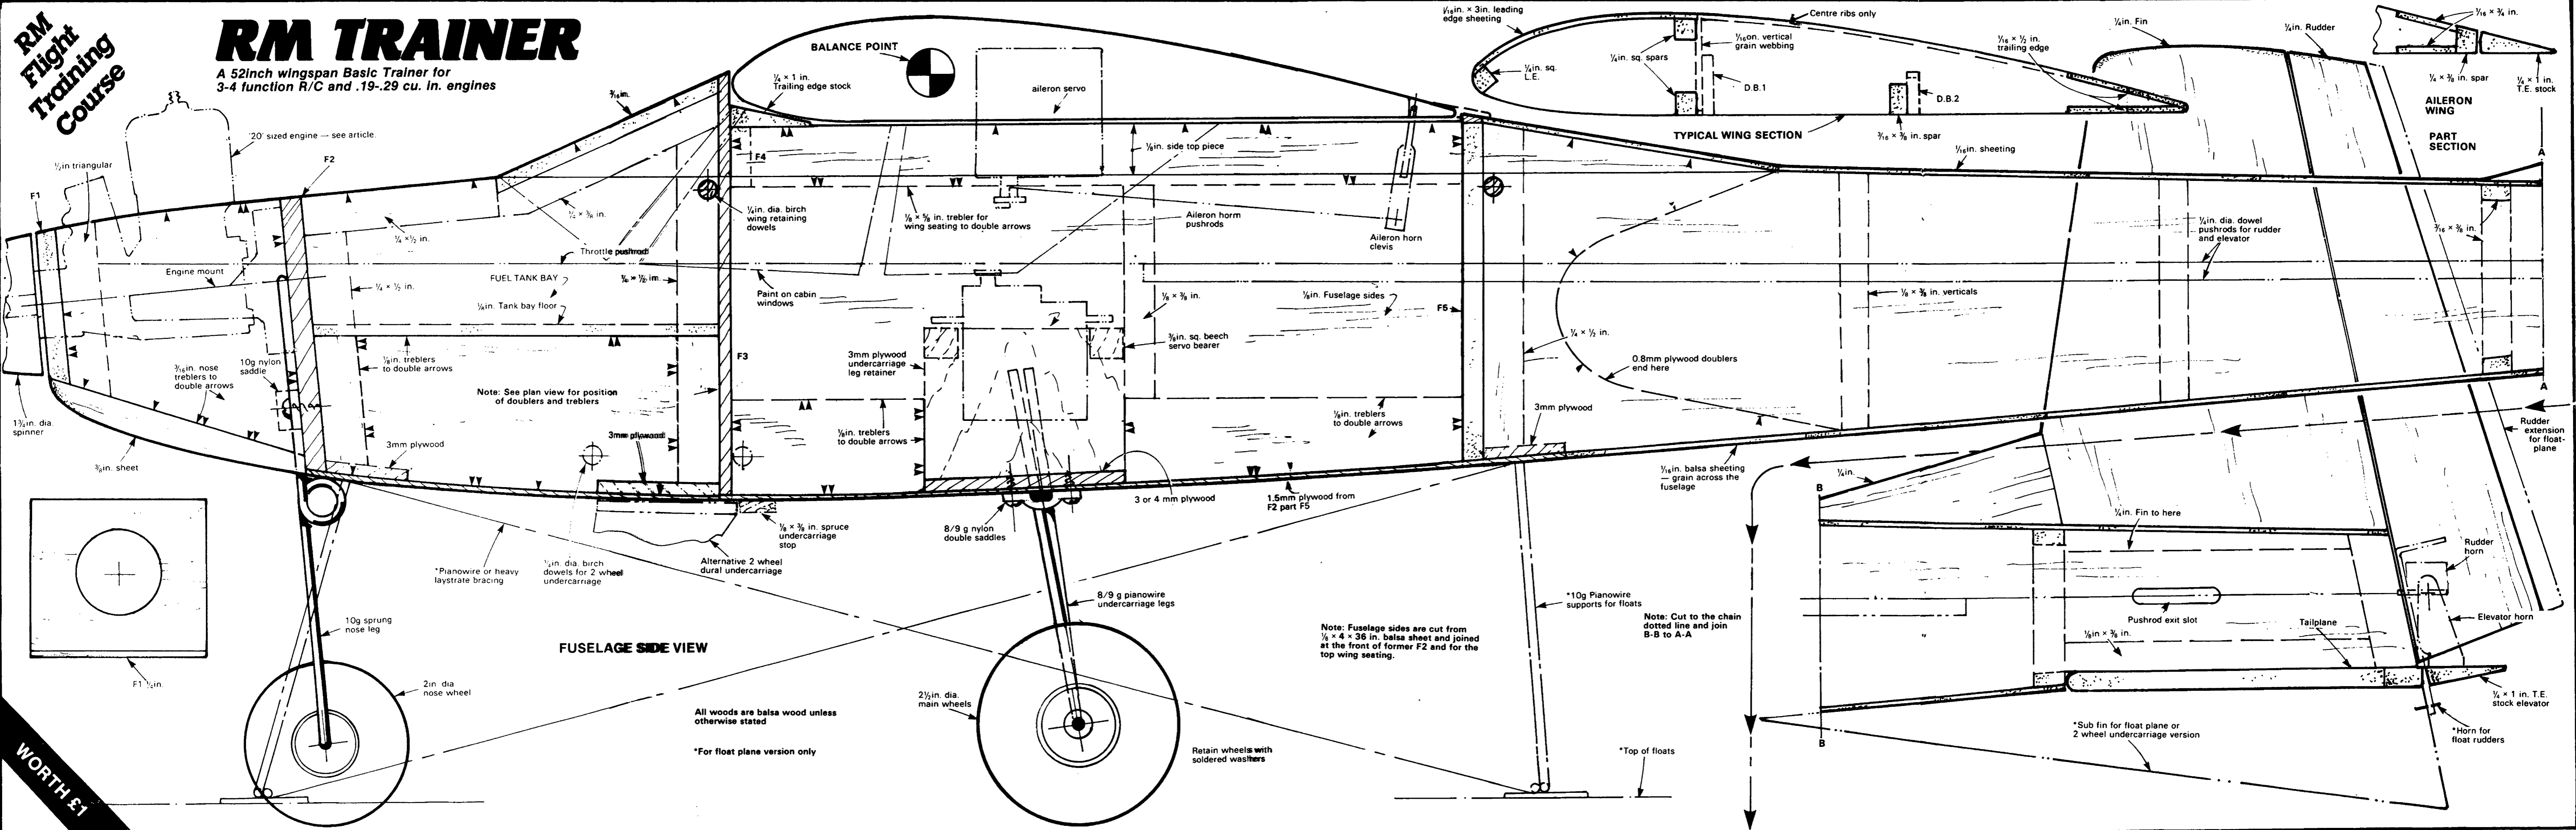

# RM TRAINER

A 52inch wingspan Basic Trainer for 3-4 function R/C and .19-.29 cu. in. engines

TYPICAL WING SECTION

AILERON WING PART SECTION

FUSELAGE SIDE VIEW

All woods are balsa wood unless otherwise stated

\*For float plane version only

Note: Fuselage sides are cut from 1/8 x 4 x 36 in. balsa sheet and joined at the front of former F2 and for the top wing seating.

Note: Cut to the chain dotted line and join B-B to A-A

- Tailplane**
- 4 no. 3/16 in. x 3 in. x 1 in. medium balsa
  - 2 no. 1/8 in. x 3 in. x 36 in. medium balsa
  - 4 no. 1/8 in. x 4 in. x 36 in. medium balsa
  - 1 no. 1/8 in. x 3 in. x 36 in. medium hard balsa
  - 1 no. 1/8 in. x 4 in. x 36 in. medium balsa
  - 1 no. 3/16 in. x 1 in. x 18 in. (or 36 in.) medium balsa
  - 1 no. 3mm x 12 in. x 24 in. plywood
  - 1 no. 1.5mm x 6 in. x 18 in. plywood
  - 1 no. 3.0mm x 6 in. x 18 in. plywood
  - 1 no. 6.5mm x 3 in. x 4 in. plywood
  - 1 no. 6mm (1/8 in.) diameter x 12 in. birch dowel
  - 1 no. 3/16 in. sq. x 12 in. beech
  - 6 no. 1/8 in. sq. x 36 in. hard balsa strip
  - 2 no. 3/16 in. x 3/16 in. x 36 in. hard balsa strip
  - 2 no. 3/16 in. x 3/16 in. x 36 in. hard balsa strip
  - 2 no. 1/8 in. x 1/2 in. x 36 in. medium hard balsa strip
  - 2 no. 1/8 in. x 3/16 in. x 36 in. medium hard balsa strip (aileron version)
- Materials**
- 1 no. 1/8 in. x 3/16 in. x 36 in. medium hard balsa strip
  - 1 no. 1/2 x 1 in. x 36 in. medium T/E balsa stock (3 no. for aileron version)
  - 1 no. 4oz fuel tank
  - 1 no. engine mount
  - 1 no. 10g saddle
  - 1 no. 10g noseleg (3 in. centre coil to axle)
  - 1 no. 2 in. dia. nosewheel
  - 1 pair 2 1/2 in. dia. main wheels
  - 1 no. 8 or 9g x 36 in. piano wire (or 3.5mm diameter)
  - 2 no. medium control horns
  - 1 no. 18g PW throttle pushrod
  - 3 no. nylon clevises (7 no. aileron version)
  - 3 no. threaded rods (7 no. for aileron version)
  - 1 no. brass or aluminium tube (6 in.) to fit threaded rods (aileron)
  - Woodscrews and washers