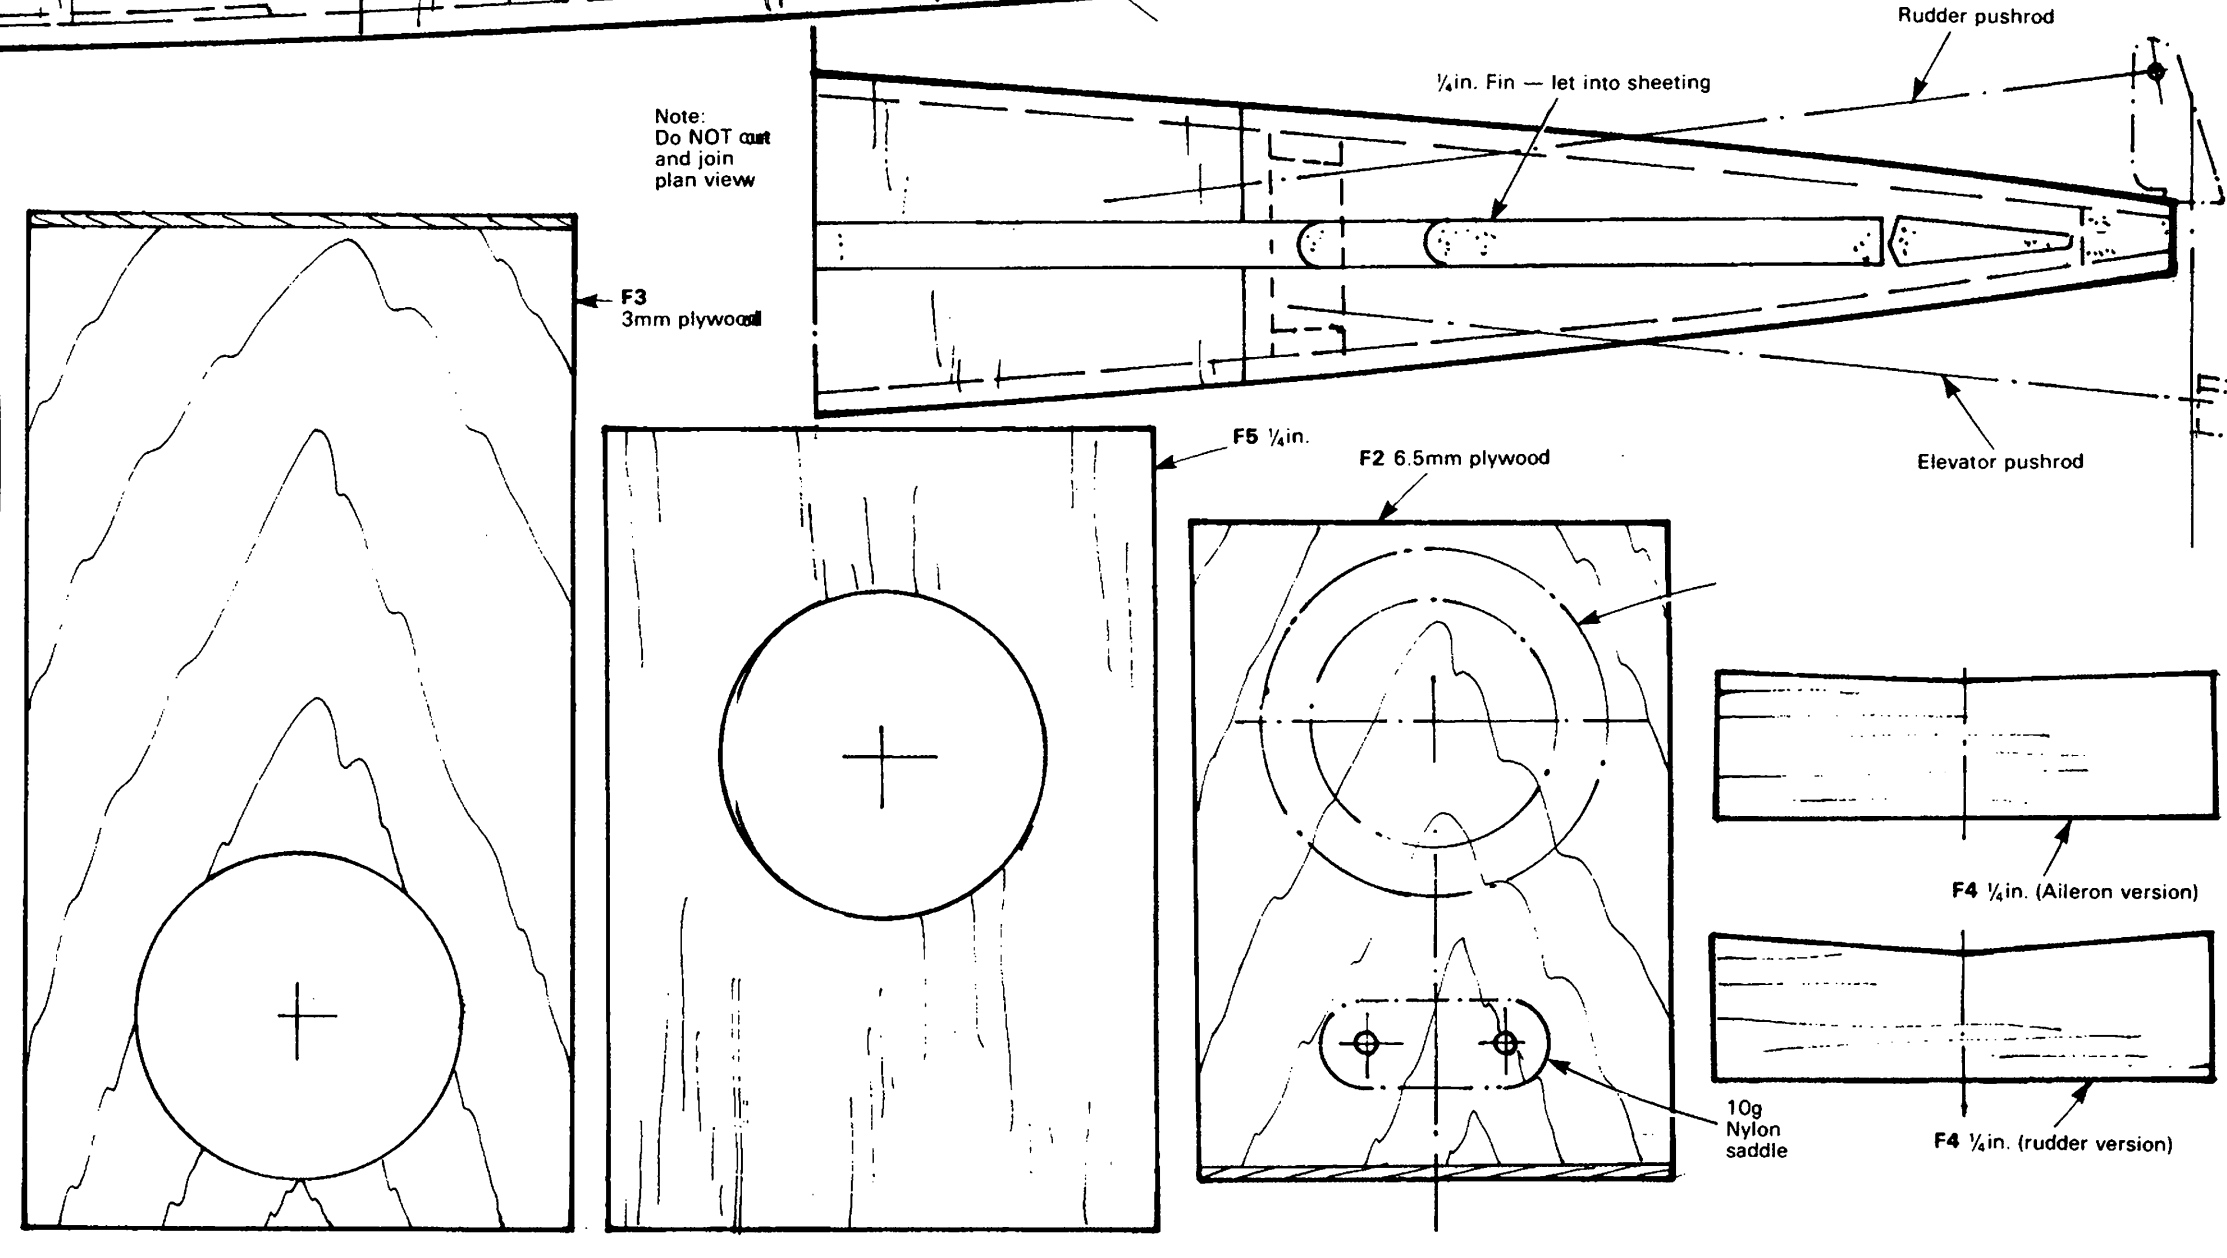

# RM TRAINER

A 52inch wingspan Basic Trainer for 3-4 function R/C and .19-.29 cu. in. engines

TYPICAL WING SECTION

AILERON WING PART SECTION

FUSELAGE SIDE VIEW

All woods are balsa wood unless otherwise stated

\*For float plane version only

Note: Fuselage sides are cut from 1/8 x 4 x 36 in. balsa sheet and joined at the front of former F2 and for the top wing seating.

Note: Cut to the chain dotted line and join B-B to A-A

- Tailplane**
- 4 no. 3/16 in. x 3 in. x 1 in. medium balsa
  - 2 no. 1/8 in. x 3 in. x 36 in. medium balsa
  - 4 no. 1/8 in. x 4 in. x 36 in. medium balsa
  - 1 no. 1/8 in. x 3 in. x 36 in. medium hard balsa
  - 1 no. 1/8 in. x 4 in. x 36 in. medium balsa
  - 1 no. 3/16 in. x 1 in. x 18 in. (or 36 in.) medium balsa
  - 1 no. 3mm x 12 in. x 24 in. plywood
  - 1 no. 1.5mm x 6 in. x 18 in. plywood
  - 1 no. 3.0mm x 6 in. x 18 in. plywood
  - 1 no. 6.5mm x 3 in. x 4 in. plywood
  - 1 no. 6mm (1/8 in.) diameter x 12 in. birch dowel
  - 1 no. 3/16 in. sq. x 12 in. beech
  - 6 no. 1/8 in. sq. x 36 in. hard balsa strip
  - 2 no. 3/16 in. x 3/16 in. x 36 in. hard balsa strip
  - 2 no. 3/16 in. x 3/16 in. x 36 in. hard balsa strip
  - 2 no. 1/8 in. x 1/2 in. x 36 in. medium hard balsa strip
  - 2 no. 1/8 in. x 3/16 in. x 36 in. medium hard balsa strip (aileron version)
- Materials**
- 1 no. 1/8 in. x 3/16 in. x 36 in. medium hard balsa strip
  - 1 no. 1/2 x 1 in. x 36 in. medium T/E balsa stock (3 no. for aileron version)
  - 1 no. 4oz fuel tank
  - 1 no. engine mount
  - 1 no. 10g saddle
  - 1 no. 10g noseleg (3 in. centre coil to axle)
  - 1 no. 2 in. dia. nosewheel
  - 1 pair 2 1/2 in. dia. main wheels
  - 1 no. 8 or 9g x 36 in. piano wire (or 3.5mm diameter)
  - 2 no. medium control horns
  - 1 no. 18g PW throttle pushrod
  - 3 no. nylon clevises (7 no. aileron version)
  - 3 no. threaded rods (7 no. for aileron version)
  - 1 no. brass or aluminium tube (6 in.) to fit threaded rods (aileron)
  - Woodscrews and washers