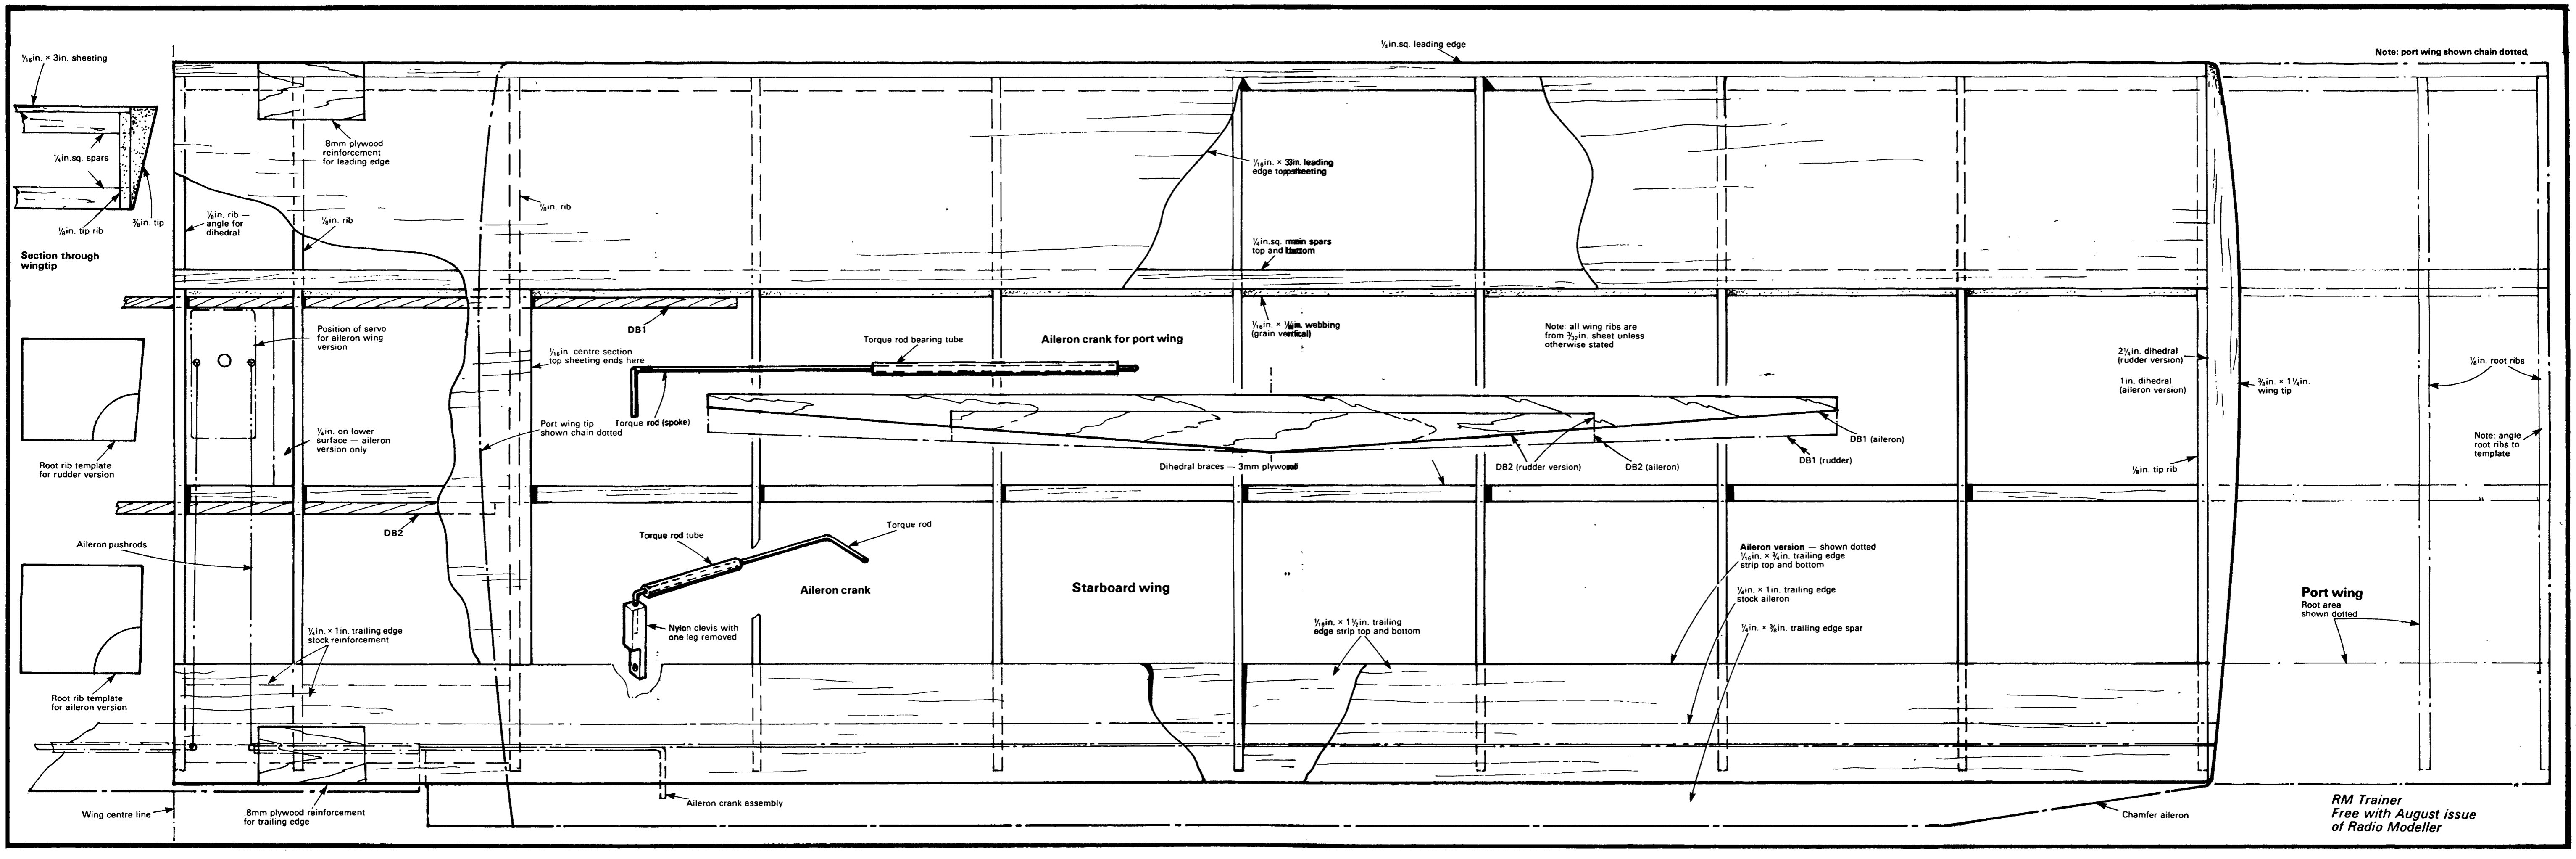

# RM TRAINER

A 52inch wingspan Basic Trainer for 3-4 function R/C and .19-.29 cu. in. engines

TYPICAL WING SECTION

AILERON WING PART SECTION

FUSELAGE SIDE VIEW

All woods are balsa wood unless otherwise stated

\*For float plane version only

Note: Fuselage sides are cut from 1/8 x 4 x 36 in. balsa sheet and joined at the front of former F2 and for the top wing seating.

Note: Cut to the chain dotted line and join B-B to A-A

- Tailplane**
- 4 no. 3/16 in. x 3 in. x 1 in. medium balsa
  - 2 no. 1/8 in. x 3 in. x 36 in. medium balsa
  - 4 no. 1/8 in. x 4 in. x 36 in. medium balsa
  - 1 no. 1/8 in. x 3 in. x 36 in. medium hard balsa
  - 1 no. 1/8 in. x 4 in. x 36 in. medium balsa
  - 1 no. 3/16 in. x 1 in. x 18 in. (or 36 in.) medium balsa
  - 1 no. 3mm x 12 in. x 24 in. plywood
  - 1 no. 1.5mm x 6 in. x 18 in. plywood
  - 1 no. 3.0mm x 6 in. x 18 in. plywood
  - 1 no. 6.5mm x 3 in. x 4 in. plywood
  - 1 no. 6mm (1/8 in.) diameter x 12 in. birch dowel
  - 1 no. 3/16 in. sq. x 12 in. beech
  - 6 no. 1/8 in. sq. x 36 in. hard balsa strip
  - 2 no. 3/16 in. x 3/16 in. x 36 in. hard balsa strip
  - 2 no. 3/16 in. x 3/16 in. x 36 in. hard balsa strip
  - 2 no. 1/8 in. x 1/2 in. x 36 in. medium hard balsa strip
  - 2 no. 1/8 in. x 3/16 in. x 36 in. medium hard balsa strip (aileron version)
- Materials**
- 1 no. 1/8 in. x 3/16 in. x 36 in. medium hard balsa strip
  - 1 no. 1/2 x 1 in. x 36 in. medium T/E balsa stock (3 no. for aileron version)
  - 1 no. 4oz fuel tank
  - 1 no. engine mount
  - 1 no. 10g saddle
  - 1 no. 10g noseleg (3 in. centre coil to axle)
  - 1 no. 2 in. dia. nosewheel
  - 1 pair 2 1/2 in. dia. main wheels
  - 1 no. 8 or 9g x 36 in. piano wire (or 3.5mm diameter)
  - 2 no. medium control horns
  - 1 no. 18g PW throttle pushrod
  - 3 no. nylon clevises (7 no. aileron version)
  - 3 no. threaded rods (7 no. for aileron version)
  - 1 no. brass or aluminium tube (6 in.) to fit threaded rods (aileron)
  - Woodscrews and washers